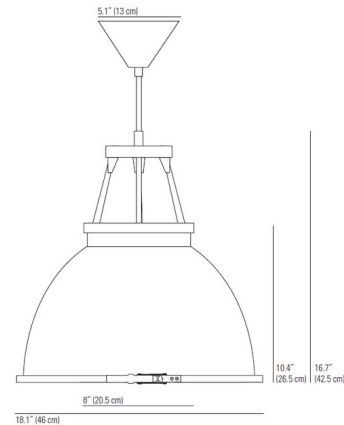

## Titan Size 3 Pendant with Etched Glass Diffuser By Original BTC

### Description

The Titan Size 3 Pendant is an original 1940's design frequently seen in factories and industrial units of that period. Handmade by skilled artisans in the UK.

Shown in black / etched glass

### Specifications

COLOR	Etched Glass
BODY FINISH	Black
WATTAGE	100W
DIMMER	Standard 120V
DIMENSIONS	18\"W x 16.75\"H
BULB NOT INCLUDED	1 x A19/Medium (E26)/100W/120V Incandescent
COUNTRY OF ORIGIN	United Kingdom

### Technical Information

PRODUCT DIMENSIONS	Cable Length: 70"
--------------------	-------------------

CLICK TO VIEW PRODUCT

Notes: