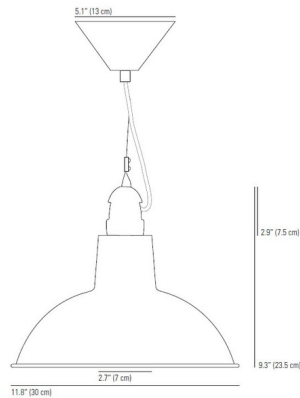

Specifications

COLOR	White
BODY FINISH	N/A
WATTAGE	100W
DIMMER	Standard 120V
DIMENSIONS	11.8"W x 9.3"H
BULB NOT INCLUDED	1 x A19/Medium (E26)/100W/120V Incandescent
OTHER BULB OPTIONS	1 x A19/Medium (E26)/120V LED
COUNTRY OF ORIGIN	United Kingdom

Technical Information

PRODUCT DIMENSIONS	Cable Length: 67"
--------------------	-------------------

Shown in white

CLICK TO VIEW PRODUCT

Notes: