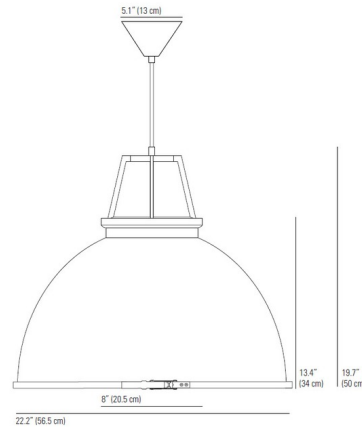

Lightology

lightology.com
866-954-4489
05-22-26

Project: _____

Company: _____

Location: _____ Fixture Type: _____

SPEC #: **OBT570405**

Approved On: _____ Approved By: _____

Titan Size 5 Pendant with Etched Glass Diffuser By Original BTC

Description

The Titan Size 5 Pendant is an original 1940's design frequently seen in factories and industrial units of that period. Available in Natural Aluminum, Black, Olive Green, Red, White, Yellow, and Putty Grey with an Etched Glass diffuser to prevent glare. Comes with a cotton braid cord. Made in the UK. UL listed.

Shown in black / etched glass

Specifications

COLOR	Etched Glass
BODY FINISH	Black
WATTAGE	100W
DIMMER	Standard 120V
DIMENSIONS	22"W x 19.75"H
BULB NOT INCLUDED	1 x A19/Medium (E26)/100W/120V Incandescent
COUNTRY OF ORIGIN	United Kingdom

Technical Information

PRODUCT DIMENSIONS	Cable Length: 73"
--------------------	-------------------

CLICK TO VIEW PRODUCT

Notes: