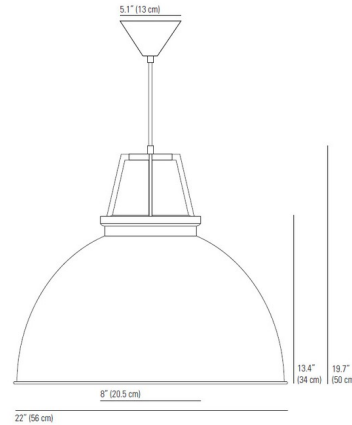

Lightology

lightology.com
866-954-4489
05-23-26

Project: _____

Company: _____

Location: _____ Fixture Type: _____

SPEC #: **OBT570407**

Approved On: _____ Approved By: _____

Titan Size 5 Pendant By Original BTC

Description

The Titan Size 5 Open Pendant is an original 1940's design frequently seen in factories and industrial units of that period. Comes with a cotton braid cable.

Shown in white / white

Specifications

COLOR	White / White
BODY FINISH	N/A
WATTAGE	100W
DIMMER	Standard 120V
DIMENSIONS	22"W x 19.7"H
BULB NOT INCLUDED	1 x A19/Medium (E26)/100W/120V Incandescent
OTHER BULB OPTIONS	1 x A19/Medium (E26)/120V LED
COUNTRY OF ORIGIN	United Kingdom

Technical Information

PRODUCT DIMENSIONS	Adjustable Cable Length: 59"
--------------------	------------------------------

CLICK TO VIEW PRODUCT

Notes: