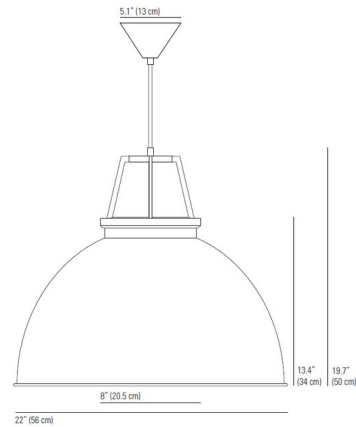

Lightology

lightology.com
866-954-4489
07-07-26

Project: _____

Company: _____

Location: _____ Fixture Type: _____

SPEC #: **OBT570407**

Approved On: _____ Approved By: _____

Titan Size 5 Pendant By Original BTC

Description

The Titan Size 5 Open Pendant is an original 1940's design frequently seen in factories and industrial units of that period. Comes with a cotton braid cable.

Shown in white / white

Specifications

COLOR	White / White
BODY FINISH	N/A
WATTAGE	100W
DIMMER	Standard 120V
DIMENSIONS	22"W x 19.7"H
BULB NOT INCLUDED	1 x A19/Medium (E26)/100W/120V Incandescent
OTHER BULB OPTIONS	1 x A19/Medium (E26)/120V LED
COUNTRY OF ORIGIN	United Kingdom

Technical Information

PRODUCT DIMENSIONS	Adjustable Cable Length: 59"
--------------------	------------------------------

CLICK TO VIEW PRODUCT

Notes: