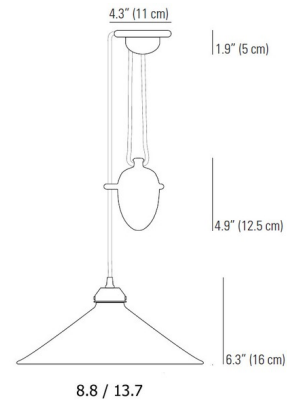

### Description

The Cobb Rise and Fall Pendant is based on a Dutch Cobbler's light. Features a smooth cone shape Natural White Bone China shade complemented with a Chrome cap and White finish and pulley. Available in two sizes. The unique pulley system allows you to customize the length any time you choose. Includes a sand and taupe cotton braid cable. Made in the UK. UL listed.

### Specifications

COLOR	Natural White
BODY FINISH	White
WATTAGE	100W
DIMMER	Standard 120V
DIMENSIONS	13.7"W x 6.3"H
BULB NOT INCLUDED	1 x A19/Medium (E26)/100W/120V Incandescent
OTHER BULB OPTIONS	1 x A19/Medium (E26)/120V LED
COUNTRY OF ORIGIN	United Kingdom