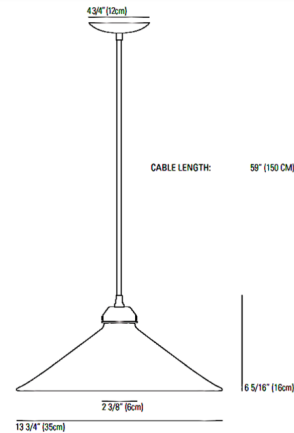

Specifications

COLOR	Natural White
BODY FINISH	White
WATTAGE	100W
DIMMER	Standard 120V
DIMENSIONS	13.75"W x 6.3"H
BULB NOT INCLUDED	1 x A19/Medium (E26)/100W/120V Incandescent
OTHER BULB OPTIONS	1 x A19/Medium (E26)/120V LED
COUNTRY OF ORIGIN	United Kingdom

Technical Information

PRODUCT DIMENSIONS	Cable Length: 59"
--------------------	-------------------

Shown in white / natural white

CLICK TO VIEW PRODUCT

Notes: