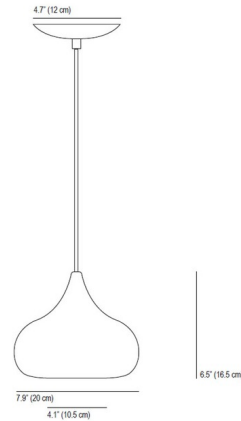

Description

The Drop Two Pendant is a slim elegant piece in Bone China, fit for both modern and traditional spaces alike. The Natural White or Natural White Matte diffuser is complemented by a White finish. Comes with a sand and taupe cotton braid cable. Made in the UK. UL listed.

Specifications

COLOR	Natural White Gloss
BODY FINISH	White
WATTAGE	8W
DIMMER	Standard 120V
DIMENSIONS	7.9"W x 6.5"H
BULB NOT INCLUDED	1 x A19/Medium (E26)/8W/120V LED
OTHER BULB OPTIONS	1 x A19/Medium (E26)/120V LED 1 x A19/Medium (E26)/60W/120V Incandescent
COUNTRY OF ORIGIN	United Kingdom

Technical Information

PRODUCT DIMENSIONS	Cable Length: 60"
--------------------	-------------------

Shown in white / natural white gloss

CLICK TO VIEW PRODUCT

Notes: