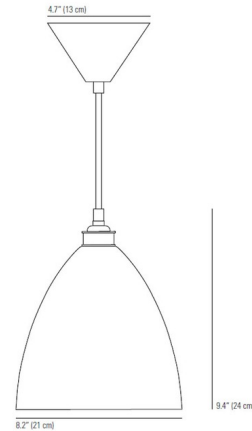

Lightology

lightology.com
866-954-4489
05-17-26

Project: _____

Company: _____

Location: _____ Fixture Type: _____

SPEC #: **OBT570416**

Approved On: _____ Approved By: _____

Task Pendant By Original BTC

Description

The Task Pendant is a classic British piece, perfect in a variety of interior styles. This piece will blend seamlessly into your room. Comes with a cotton braid cable.

Shown in putty grey

Specifications

COLOR	N/A
BODY FINISH	Putty Grey
WATTAGE	100W
DIMMER	Standard 120V
DIMENSIONS	8.2\"W x 9.4\"H
BULB NOT INCLUDED	1 x A19/Medium (E26)/100W/120V Incandescent
OTHER BULB OPTIONS	1 x A19/Medium (E26)/120V LED
COUNTRY OF ORIGIN	United Kingdom

Technical Information

PRODUCT DIMENSIONS Adjustable Cable Length: 59"

CLICK TO VIEW PRODUCT

Notes: