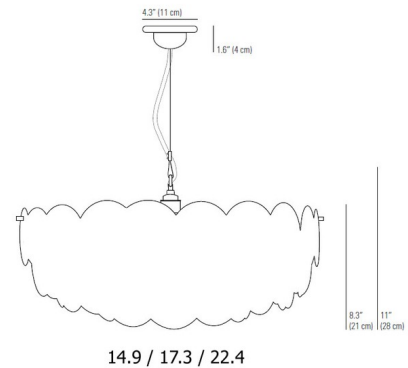

### Description

The Pembridge Pendant has overlapping tiers of fine Natural White bone china, which gently diffuse light to create a soft, atmospheric glow. Unique matching bone china ceiling rose and sand and taupe cotton braid cable are included. Made in the UK.

### Specifications

COLOR	Natural White
BODY FINISH	N/A
WATTAGE	100W
DIMMER	Standard 120V
DIMENSIONS	22.4"W x 11"H
BULB NOT INCLUDED	1 x A19/Medium (E26)/100W/120V Incandescent
OTHER BULB OPTIONS	1 x A19/Medium (E26)/120V LED
COUNTRY OF ORIGIN	United Kingdom