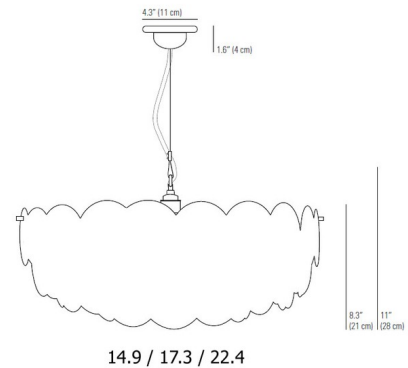

Lightology

lightology.com
866-954-4489
04-25-26

Project: _____

Company: _____

Location: _____ Fixture Type: _____

SPEC #: **OBT570420**

Approved On: _____ Approved By: _____

Pembridge Pendant By Original BTC

Description

The Pembridge Pendant has overlapping tiers of fine Natural White bone china, which gently diffuse light to create a soft, atmospheric glow. Unique matching bone china ceiling rose and sand and taupe cotton braid cable are included. Made in the UK.

Specifications

COLOR	Natural White
BODY FINISH	N/A
WATTAGE	100W
DIMMER	Standard 120V
DIMENSIONS	22.4"W x 11"H
BULB NOT INCLUDED	1 x A19/Medium (E26)/100W/120V Incandescent
OTHER BULB OPTIONS	1 x A19/Medium (E26)/120V LED
COUNTRY OF ORIGIN	United Kingdom

Notes:

CLICK TO VIEW PRODUCT