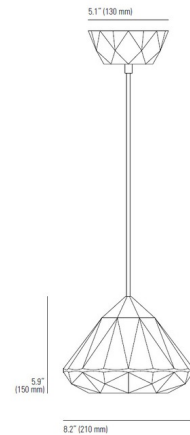

### Specifications

COLOR . . . . . Natural White  
BODY FINISH . . . . . N/A  
WATTAGE . . . . . 43W  
DIMMER . . . . . Standard 120V  
DIMENSIONS . . . . . 8.25"W x 6"H  
BULB NOT INCLUDED . . . . . 1 x A19/Medium (E26)/43W/120V Incandescent  
COUNTRY OF ORIGIN . . . . . United Kingdom

### Technical Information

PRODUCT DIMENSIONS . . . . . Cable Length: 61"

Notes:

Shown in natural white

CLICK TO VIEW PRODUCT