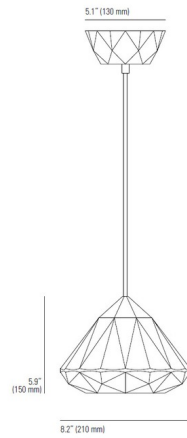

By Original BTC

Description

The Hatton 1 Pendant has an angular sculptural beauty with its multi faceted symmetrical gem like form. Perfect in a variety of spaces in your home. The Bone China shade is available in Natural White with a White canopy. Comes with a black braided cotton cord. Made in the UK. UL listed.

Specifications

COLOR	Natural White
BODY FINISH	N/A
WATTAGE	43W
DIMMER	Standard 120V
DIMENSIONS	8.25"W x 6"H
BULB NOT INCLUDED	1 x A19/Medium (E26)/43W/120V Incandescent
COUNTRY OF ORIGIN	United Kingdom

Technical Information

PRODUCT DIMENSIONS	Cable Length: 61"
--------------------	-------------------

Notes:

Shown in natural white

CLICK TO VIEW PRODUCT