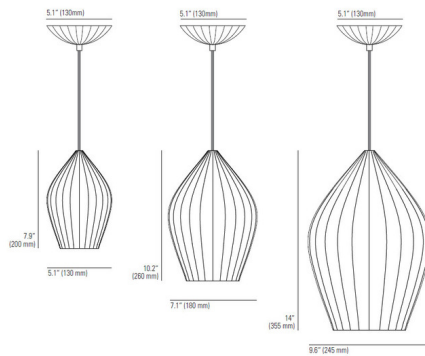

Description

The Fin Pendant is an eye catching piece with a Bone China shade that has been molded into a beautiful organic shape, creating dramatic light and shade when lit. Available in Natural White in three sizes. Unique matching bone china ceiling rose and sand and taupe cotton braid cable are included. Made in the UK. IUL listed.

Specifications

COLOR Natural White
BODY FINISH White
WATTAGE 40W
DIMMER Standard 120V
DIMENSIONS 5.1"W x 7.9"H
BULB NOT INCLUDED 1 x A19/Medium (E26)/40W/120V Incandescent
OTHER BULB OPTIONS 1 x A19/Medium (E26)/120V LED
COUNTRY OF ORIGIN United Kingdom

Technical Information

PRODUCT DIMENSIONS Cable Length: 59"

Shown in white / natural white

CLICK TO VIEW PRODUCT

Notes: