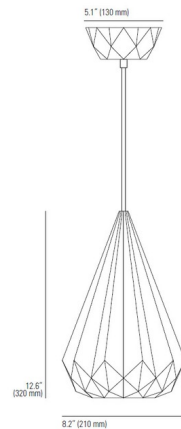

Specifications

COLOR Natural White
BODY FINISH N/A
WATTAGE 43W
DIMMER Standard 120V
DIMENSIONS 67.7"L x 8.25"W x 12.5"H
BULB NOT INCLUDED 1 x A19/Medium (E26)/43W/120V Incandescent
COUNTRY OF ORIGIN United Kingdom

Technical Information

PRODUCT DIMENSIONS Cable Length: 64"

Notes:

Shown in natural white

CLICK TO VIEW PRODUCT