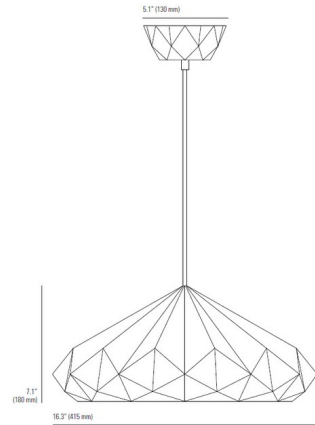

By Original BTC

Description

The Hatton 4 Pendant has an angular sculptural beauty with its multi faceted symmetrical gem like form. Perfect in a variety of spaces in your home. The Bone China shade is available in Natural White with a White canopy. Comes with a black braided cotton cord. Made in the UK. UL listed.

Specifications

COLOR Natural White
BODY FINISH N/A
WATTAGE 72W
DIMMER Standard 120V
DIMENSIONS 63"L x 16.25"W x 7"H
BULB NOT INCLUDED 1 x A19/Medium (E26)/72W/120V Incandescent
COUNTRY OF ORIGIN United Kingdom

Technical Information

PRODUCT DIMENSIONS Cable Length: 61"

Shown in natural white

CLICK TO VIEW PRODUCT

Notes: