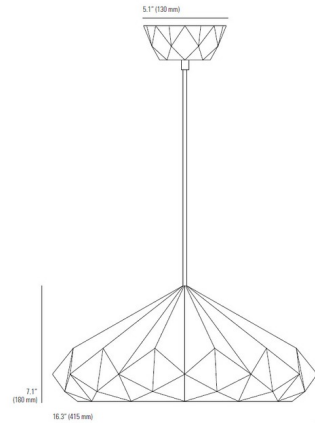

By Original BTC

Description

The Hatton 4 Pendant has an angular sculptural beauty with its multi faceted symmetrical gem like form. Perfect in a variety of spaces in your home. The Bone China shade is available in Natural White with a White canopy. Comes with a black braided cotton cord. Made in the UK. UL listed.

Specifications

COLOR Natural White
BODY FINISH N/A
WATTAGE 72W
DIMMER Standard 120V
DIMENSIONS 63"L x 16.25"W x 7"H
BULB NOT INCLUDED 1 x A19/Medium (E26)/72W/120V Incandescent
COUNTRY OF ORIGIN United Kingdom

Technical Information

PRODUCT DIMENSIONS Cable Length: 61"

Shown in natural white

CLICK TO VIEW PRODUCT

Notes: