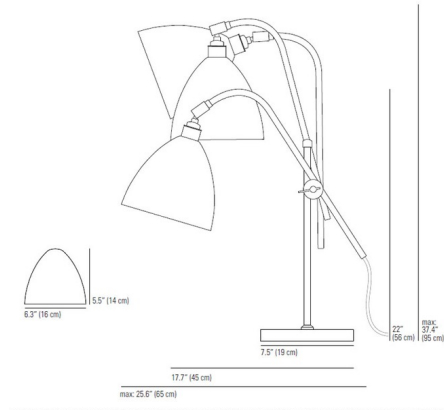

## Task Table Lamp

By Original BTC

### Description

The Task Table Lamp is a classic British piece, perfect in a variety of styles. The shade and arm are adjustable to direct light where you desire. Comes with a cotton braid cord with in-line On/Off switch.

### Specifications

COLOR	N/A
BODY FINISH	Polished Aluminum
WATTAGE	8W
DIMMER	N/A
DIMENSIONS	17.7"W x 37.4"H
BULB NOT INCLUDED	1 x A19/Medium (E26)/8W/120V LED
OTHER BULB OPTIONS	1 x A19/Medium (E26)/120V Incandescent
COUNTRY OF ORIGIN	United Kingdom

### Technical Information

PRODUCT DIMENSIONS . . . . . Cord: 98.4"

CLICK TO VIEW PRODUCT

Notes: