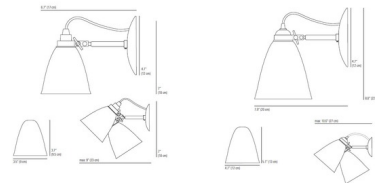

By Original BTC

Description

The Hector Dome Wall Sconce is a British design classic in bone china with a head that can adjust to direct light wherever you need it. Comes in Natural White, Light Green, or Light Blue with a matching backplate. Available in two sizes. Made in the UK. UL listed.

Shown in natural white

Specifications

COLOR Natural White
BODY FINISH N/A
WATTAGE 40W
DIMMER Standard 120V
DIMENSIONS 4.7"W x 8.8"H x 10.6"D
BULB NOT INCLUDED 1 x A19/Medium (E26)/40W/120V Incandescent
COUNTRY OF ORIGIN United Kingdom

Technical Information

PRODUCT DIMENSIONS Backplate: 4.7" Dia.

CLICK TO VIEW PRODUCT

Notes: