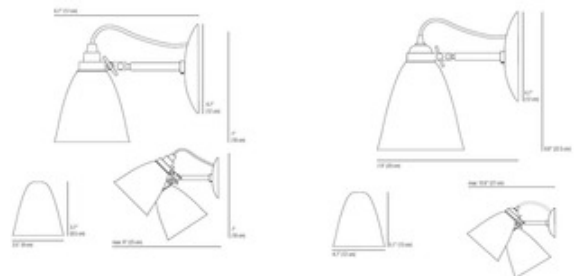

**BRAND**

Original BTC

**DESCRIPTION**

The Hector Dome Wall Sconce is a British design classic in bone china with a head that can adjust to direct light wherever you need it. Comes in Natural White, Light Green, or Light Blue with a matching backplate. Available in two sizes. Made in the UK. UL listed.

*Shown in: Natural White*

<b>SHADE COLOR</b>	Natural White
<b>BODY FINISH</b>	N/A
<b>WATTAGE</b>	40W
<b>DIMMER</b>	Standard 120V
<b>DIMENSIONS</b>	4.7"W x 8.8"H x 10.6"D
<b>BULB NOT INCLUDED</b>	
<b>LAMP</b>	1 x A19/Medium (E26)/40W/120V Incandescent

*Technical Information*

<b>PRODUCT DIMENSIONS</b>	Backplate: 4.7" Dia.
---------------------------	----------------------

<b>SPEC #</b>	OBT570447
---------------	-----------

COMPANY	PROJECT	FIXTURE TYPE	APPROVED BY	DATE