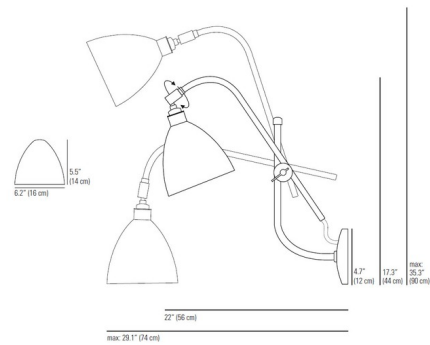

Lightology

lightology.com
866-954-4489
04-25-26

Project: _____

Company: _____

Location: _____ Fixture Type: _____

SPEC #: **OBT570448**

Approved On: _____ Approved By: _____

Task Wall Sconce By Original BTC

Description

The Task Wall Sconce is a classic British piece, perfect in a variety of styles. Features a Black, Putty Grey, Cream, or Polished Aluminum head and base. The shade and arm are adjustable to direct light where you desire. Made in the UK. UL listed.

Shown in black

Specifications

COLOR	N/A
BODY FINISH	Black
WATTAGE	43W
DIMMER	Standard 120V
DIMENSIONS	6.2"W x 35.3"H x 29.1"D
BULB NOT INCLUDED	1 x A19/Medium (E26)/43W/120V Incandescent
OTHER BULB OPTIONS	1 x A19/Medium (E26)/120V LED
COUNTRY OF ORIGIN	United Kingdom