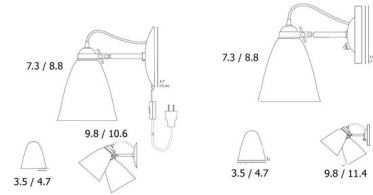

Lightology

lightology.com
866-954-4489
05-24-26

Project: _____

Company: _____

Location: _____ Fixture Type: _____

SPEC #: **OBT570449**

Approved On: _____ Approved By: _____

Hector Dome Option Wall Sconce By Original BTC

Description

The Hector Dome Option Wall Sconce is a British design classic with a Natural White bone china shade. Head can adjust to direct light where you need it. Available in two sizes with Hardwired or Plug-in options. The Hardwired option has an on/off switch located on the backplate. The plug-in option has an on/off switch 13.7 inches from the base. Made in the UK. UL listed.

Shown in white / natural white

Specifications

COLOR Natural White
BODY FINISH White
WATTAGE 40W
DIMMER Standard 120V
DIMENSIONS 4.7"W x 8.8"H x 10.6"D
BULB NOT INCLUDED 1 x A19/Medium (E26)/40W/120V Incandescent
COUNTRY OF ORIGIN United Kingdom