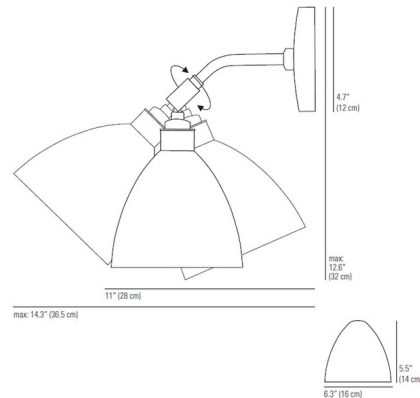

By Original BTC

Description

The Task Short Wall Sconce is a classic British piece, perfect in a variety of styles. Features a Black, Putty Grey, Cream, or Polished Aluminum head and base. The shade is adjustable to direct light where you desire. Made in the UK. UL listed.

Shown in black

Specifications

COLOR	N/A
BODY FINISH	Black
WATTAGE	8W
DIMMER	Standard 120V
DIMENSIONS	6.3"W x 12.6"H x 14.3"D
BULB NOT INCLUDED	1 x A19/Medium (E26)/8W/120V LED
OTHER BULB OPTIONS	1 x A19/Medium (E26)/120V LED 1 x A19/Medium (E26)/60W/120V Incandescent
COUNTRY OF ORIGIN	United Kingdom