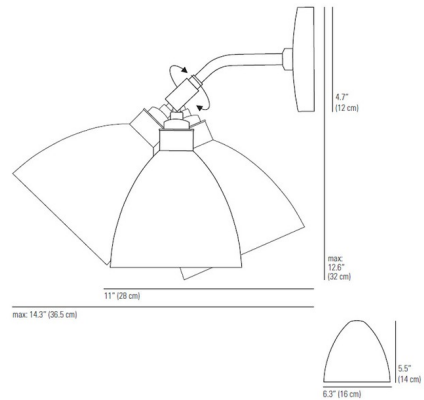

Shown in black