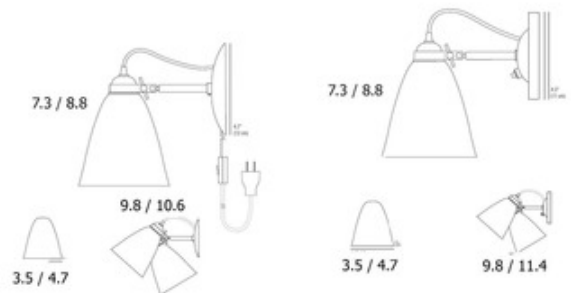

BRAND

Original BTC

DESCRIPTION

The Hector Dome Option Wall Sconce is a British design classic with a Natural White bone china shade. Head can adjust to direct light where you need it. Available in two sizes with Hardwired or Plug-in options. The Hardwired option has an on/off switch located on the backplate. The plug-in option has an on/off switch 13.7 inches from the base. Made in the UK. UL listed.

Shown in: White / Natural White

SHADE COLOR	Natural White
BODY FINISH	White
WATTAGE	40W
DIMMER	Standard 120V
DIMENSIONS	3.5"W x 7.3"H x 9.8"D
LAMP	1 x A19/Medium (E26)/40W/120V Incandescent

ITEM NUMBER OBT570453