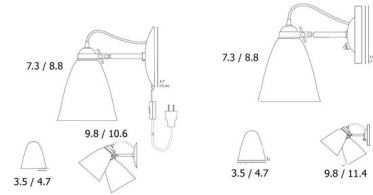

Lightology

lightology.com
866-954-4489
04-24-26

Project: _____

Company: _____

Location: _____ Fixture Type: _____

SPEC #: **OBT570453**

Approved On: _____ Approved By: _____

Hector Dome Option Wall Sconce By Original BTC

Description

The Hector Dome Option Wall Sconce is a British design classic with a Natural White bone china shade. Head can adjust to direct light where you need it. Available in two sizes with Hardwired or Plug-in options. The Hardwired option has an on/off switch located on the backplate. The plug-in option has an on/off switch 13.7 inches from the base. Made in the UK. UL listed.

Shown in white / natural white

Specifications

COLOR	Natural White
BODY FINISH	White
WATTAGE	40W
DIMMER	Standard 120V
DIMENSIONS	3.5"W x 7.3"H x 9.8"D
BULB NOT INCLUDED	1 x A19/Medium (E26)/40W/120V Incandescent
COUNTRY OF ORIGIN	United Kingdom