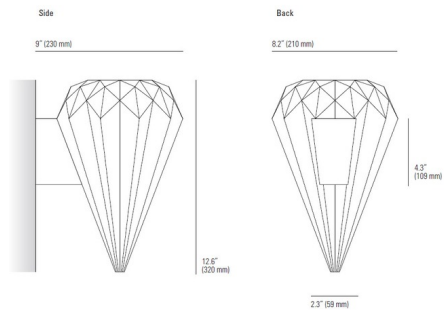

Lightology

lightology.com
866-954-4489
04-22-26

Project: _____

Company: _____

Location: _____ Fixture Type: _____

SPEC #: **OBT570454**

Approved On: _____ Approved By: _____

Hatton Wall Sconce By Original BTC

Description

The Hatton Wall Sconce has an angular sculptural beauty with its multi faceted symmetrical gem like form. Perfect in a variety of spaces in your home. The Bone China shade is available in Natural White. Made in the UK. UL listed.

Specifications

COLOR . . . . . Natural White
BODY FINISH . . . . . N/A
WATTAGE 43W
DIMMER . . . . . Standard 120V
DIMENSIONS . . . . . 8.25"W x 12.5"H x 9"D
BULB NOT INCLUDED . . . . . 1 x A19/Medium (E26)/43W/120V Incandescent
COUNTRY OF ORIGIN . . . . . United Kingdom

Notes:

CLICK TO VIEW PRODUCT