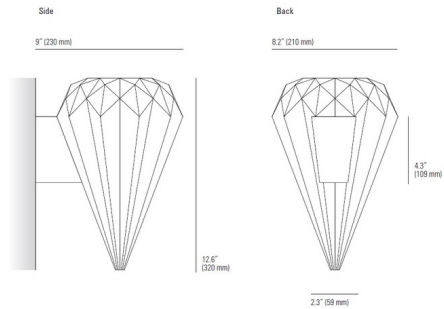

CLICK TO VIEW PRODUCT