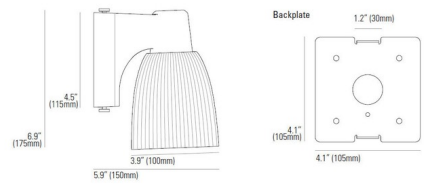

CLICK TO VIEW PRODUCT