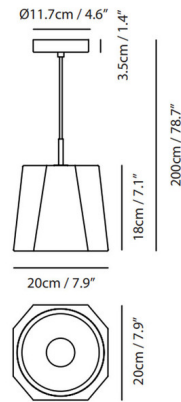

Shown in concrete

Specifications

COLOR	Concrete
BODY FINISH	N/A
WATTAGE	100W
DIMMER	Standard 120V
DIMENSIONS	7.9"W x 7.1"H
BULB NOT INCLUDED	1 x A19/Medium (E26)/100W/120V Incandescent
COUNTRY OF ORIGIN	China

Technical Information

PRODUCT DIMENSIONS	Cord Length: 78"
--------------------	------------------

CLICK TO VIEW PRODUCT

Notes: