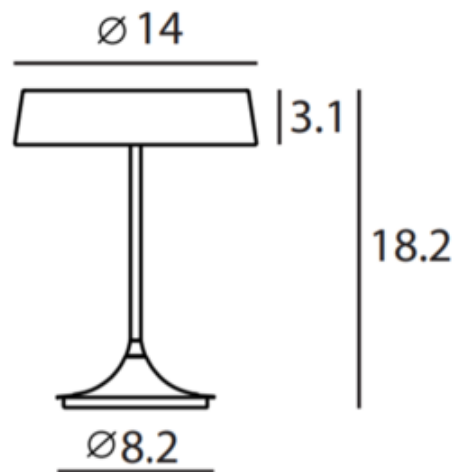

BRAND

Seed Design

DESCRIPTION

China LED Table Lamp is an iconic design that brings a classic shape into the new millennium. With a patented spinning DJ switch and immaculately crafted metal body, this piece is a harmonious blend of new and old, making it a suitable lighting solution for both modern and traditional spaces. Available in Matte Black and Sand Gold shades with a Matte Black base and black textile cord. Built-in driver. Patent DJ dimmer.

Shown in: Matte Black / Matte Black

SHADE COLOR	Matte Black
BODY FINISH	Matte Black
WATTAGE	18W
DIMMER	Included
DIMENSIONS	14"W x 18.2"H
INTEGRATED LED MODULE	
LAMP	1 x LED/18W/120V LED

Technical Information

LUMINOUS FLUX	1900 lumens
LUMENS/WATT	105.56
LAMP COLOR	2700K
COLOR RENDERING	90 CRI

SPEC # SEE570463

COMPANY	PROJECT	FIXTURE TYPE	APPROVED BY	DATE