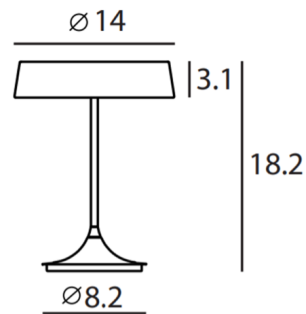

Description

China LED Table Lamp is an iconic design that brings a classic shape into the new millennium. With a patented spinning DJ switch and immaculately crafted metal body, this piece is a harmonious blend of new and old, making it a suitable lighting solution for both modern and traditional spaces. Available in Matte Black and Sand Gold shades with a Matte Black base and black textile cord. Built-in driver. Patent DJ dimmer.

Shown in matte black / matte black

Specifications

COLOR	Matte Black
BODY FINISH	Matte Black
WATTAGE	18W
DIMMER	Included
DIMENSIONS	14"W x 18.2"H
INTEGRATED LED MODULE	1 x LED/18W/120V LED
COUNTRY OF ORIGIN	China