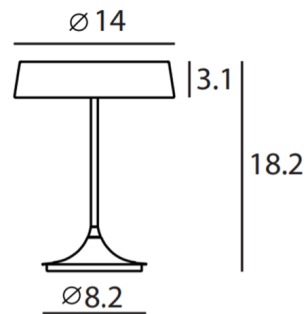

## China LED Table Lamp

By Seed Design

### Specifications

COLOR . . . . . Matte Black  
BODY FINISH . . . . . Matte Black  
WATTAGE . . . . . 18W  
DIMMER . . . . . Included  
DIMENSIONS . . . . . 14"W x 18.2"H  
INTEGRATED LED MODULE . . . . . 1 x LED/18W/120V LED  
COUNTRY OF ORIGIN . . . . . China