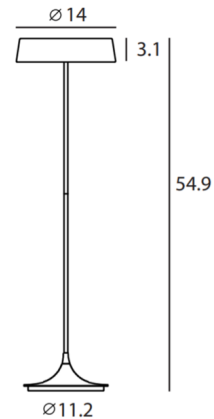

CLICK TO VIEW PRODUCT

Notes: