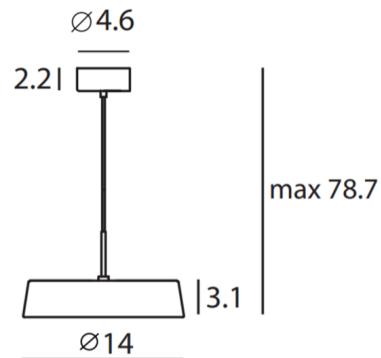

Lightology

lightology.com
866-954-4489
05-23-26

Project: _____

Company: _____

Location: _____ Fixture Type: _____

SPEC #: **SEE570467**

Approved On: _____ Approved By: _____

China LED Pendant

By Seed Design

Description

The China LED Pendant is an iconic SEED Design piece that brings a classic shape into the new millennium. The harmonious blend of new and old makes this the perfect lighting for both modern and traditional areas. Available in Matte Black and Sand Gold finishes with matching canopy and black textile cord. Built-in dimmable driver (Triac dimming).

Specifications

COLOR . . . . . Matte Black
BODY FINISH . . . . . Matte Black
WATTAGE 18W
DIMMER . . . . . Dimmable
DIMENSIONS . . . . . 14"W x 3.1"H
INTEGRATED LED MODULE . . . . . 1 x LED/18W/120V LED
COUNTRY OF ORIGIN . . . . . China

Technical Information

PRODUCT DIMENSIONS . . . . . Cord Length: 78.7"
COLOR RENDERING . . . . . 90 CRI
LAMP COLOR 2700K
LUMENS/WATT 105.56
LUMINOUS FLUX . . . . . 1900 lumens

Notes:

CLICK TO VIEW PRODUCT