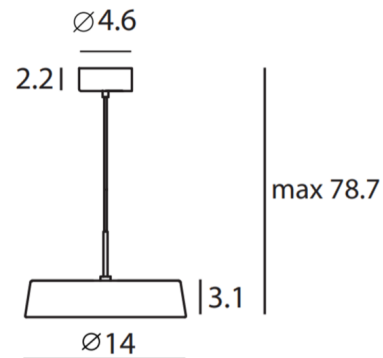

Lightology

lightology.com
866-954-4489
07-07-26

Project: _____

Company: _____

Location: _____ Fixture Type: _____

SPEC #: **SEE570467**

Approved On: _____ Approved By: _____

China LED Pendant

By Seed Design

Description

The China LED Pendant is an iconic SEED Design piece that brings a classic shape into the new millennium. The harmonious blend of new and old makes this the perfect lighting for both modern and traditional areas. Available in Matte Black and Sand Gold finishes with matching canopy and black textile cord. Built-in dimmable driver (Triac dimming).

Specifications

COLOR . . . . . Matte Black
BODY FINISH . . . . . Matte Black
WATTAGE 18W
DIMMER . . . . . Dimmable
DIMENSIONS . . . . . 14"W x 3.1"H
INTEGRATED LED MODULE . . . . . 1 x LED/18W/120V LED
COUNTRY OF ORIGIN . . . . . China

Technical Information

PRODUCT DIMENSIONS . . . . . Cord Length: 78.7"
COLOR RENDERING . . . . . 90 CRI
LAMP COLOR 2700K
LUMENS/WATT 105.56
LUMINOUS FLUX . . . . . 1900 lumens

Notes:

CLICK TO VIEW PRODUCT