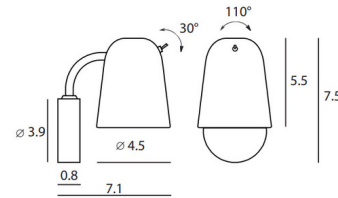

By Seed Design

Description

Dobi Wall Light incorporates a dip switch, elongated dome shape, and adjustable shade. For those with a tight space to work with, but unwillingness to compromise on style, the Dobi is a must have. Available in a Copper shade with Matte Black stem or a Shiny White shade with Matte Brass stem. One 25 watt, 120 volt B10 candelabra base bulb is required, but not included. ETL listed. 7.1 inch width x 7.5 inch height x 4.5 inch depth.

Shown in shiny white / matte brass

Specifications

COLOR	Shiny White / Matte Brass
BODY FINISH	N/A
WATTAGE	25W
DIMMER	Standard 120V
DIMENSIONS	7.1"W x 7.5"H x 4.5"D
BULB NOT INCLUDED	1 x B10/Candelabra (E12)/25W/120V Incandescent
COUNTRY OF ORIGIN	China