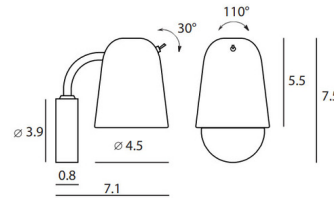

By Seed Design

Description

Dobi Wall Light incorporates a dip switch, elongated dome shape, and adjustable shade. For those with a tight space to work with, but unwillingness to compromise on style, the Dobi is a must have. Available in a Copper shade with Matte Black stem or a Shiny White shade with Matte Brass stem. One 25 watt, 120 volt B10 candelabra base bulb is required, but not included. ETL listed. 7.1 inch width x 7.5 inch height x 4.5 inch depth.

Shown in shiny white / matte brass

Specifications

COLOR Shiny White / Matte Brass
BODY FINISH N/A
WATTAGE 25W
DIMMER Standard 120V
DIMENSIONS 7.1"W x 7.5"H x 4.5"D
BULB NOT INCLUDED 1 x B10/Candelabra (E12)/25W/120V Incandescent
COUNTRY OF ORIGIN China