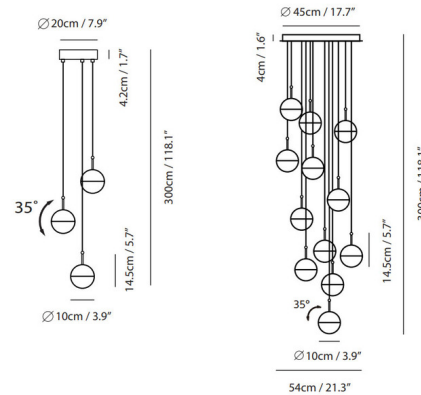

Description

The Dora Multi Light Pendant, designed by Ting, draws inspiration from her childhood, creating a piece that is versatile, interactive, and fun. Features Clear glass with a Copper, Chrome, Black, or Brass top shade that is rotatable up to 35 degrees. Black canopy. Choice of 3 or 12 pendants. Built-in driver. ETL listed.

Specifications

COLOR	Clear
BODY FINISH	Copper
WATTAGE	19.5W
DIMMER	Not Dimmable
DIMENSIONS	7.9"W x 5.7"H
INTEGRATED LED MODULE	3 x LED/6.5W/120V LED
COUNTRY OF ORIGIN	China

Technical Information

PRODUCT DIMENSIONS	Maximum Hanging Length: 118"
COLOR RENDERING	90 CRI
LAMP COLOR	3000K
LUMENS/WATT	276.92
LUMINOUS FLUX	1800 lumens

Shown in copper / clear

CLICK TO VIEW PRODUCT

Notes: