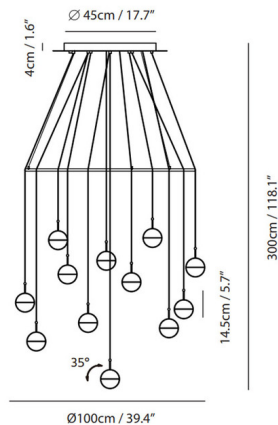

Shown in chrome / clear

CLICK TO VIEW PRODUCT

Notes: