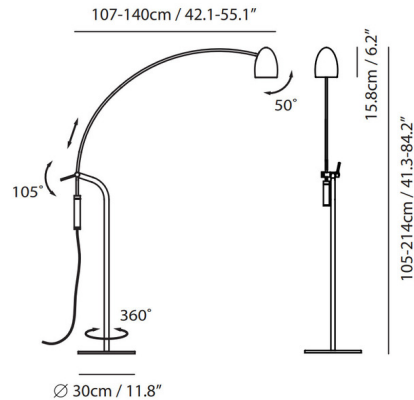

Shown in matte black / copper

CLICK TO VIEW PRODUCT

Notes: