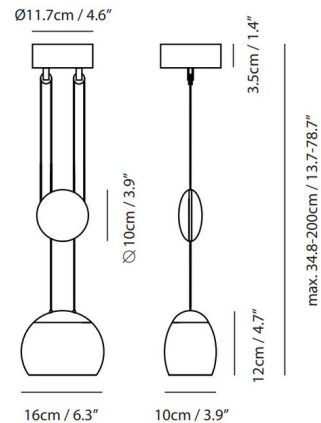

### Specifications

COLOR	Matte Opal
BODY FINISH	Shiny Copper
WATTAGE	9W
DIMMER	Standard 120V
DIMENSIONS	6.3"W x 13.7"H x 3.9"D
INTEGRATED LED MODULE	1 x LED/9W/120V LED
COUNTRY OF ORIGIN	China

### Technical Information

PRODUCT DIMENSIONS	Max Overall Height: 78"
COLOR RENDERING	90 CRI
LAMP COLOR	2700K
LUMENS/WATT	61.67
LUMINOUS FLUX	555 lumens

Shown in shiny copper / matte opal

CLICK TO VIEW PRODUCT