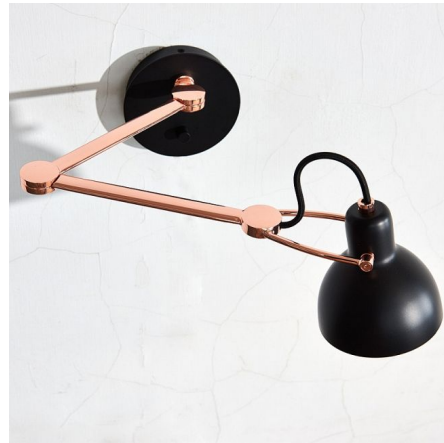

Lightology

lightology.com
866-954-4489
04-22-26

Project: _____

Company: _____

Location: _____ Fixture Type: _____

SPEC #: **SEE570491**

Approved On: _____ Approved By: _____

Laito Mini Swing Arm Wall Light By Seed Design

Description

Laito Mini Swing Arm Wall Light has inherited the classic streamlined look and flexible functionality of its larger counterparts. Available with a Matte Black shade/base and a Shiny Copper arm. On/off rotary switch on backplate.

Shown in shiny copper / matte black

Specifications

COLOR	Matte Black
BODY FINISH	Shiny Copper
WATTAGE	25W
DIMMER	N/A
DIMENSIONS	4.5"W x 4.9"H x 24.4"D
BULB NOT INCLUDED	1 x B10/Candelabra (E12)/25W/120V Incandescent
COUNTRY OF ORIGIN	China