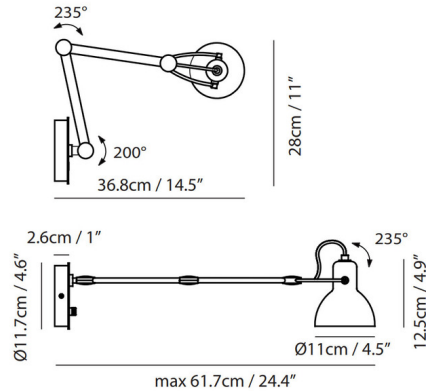

Description

Laito Mini Swing Arm Wall Light has inherited the classic streamlined look and flexible functionality of its larger counterparts. Available with a Matte Black shade/base and a Shiny Copper arm. On/off rotary switch on backplate.

Shown in shiny copper / matte black

Specifications

COLOR	Matte Black
BODY FINISH	Shiny Copper
WATTAGE	25W
DIMMER	N/A
DIMENSIONS	4.5"W x 4.9"H x 24.4"D
BULB NOT INCLUDED	1 x B10/Candelabra (E12)/25W/120V Incandescent
COUNTRY OF ORIGIN	China