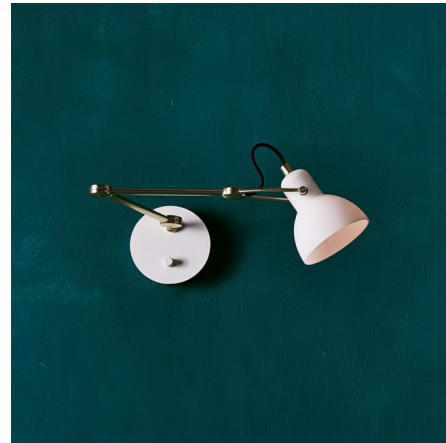

## Laito Opal Swing Arm Wall Light By Seed Design

### Description

The Laito Opal Swing Arm Wall Light has inherited the classic streamlined look and flexible functionality of its larger counterparts. Available with an Opal shade, Matte White base, and a Matte Brass arm. ETL listed.

Shown in matte brass / opal

### Specifications

COLOR	Opal
BODY FINISH	Matte Brass
WATTAGE	25W
DIMMER	Standard 120V
DIMENSIONS	4.5"W x 4.9"H x 24.4"D
BULB NOT INCLUDED	1 x B10/Candelabra (E12)/25W/120V Incandescent
COUNTRY OF ORIGIN	China