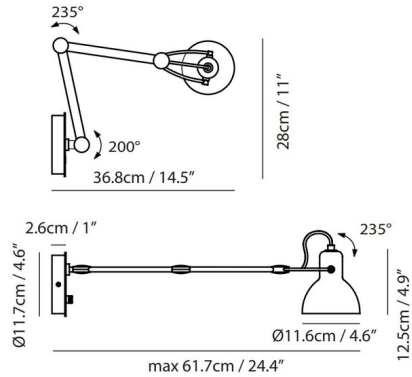

### Specifications

COLOR	Opal
BODY FINISH	Matte Brass
WATTAGE	25W
DIMMER	Standard 120V
DIMENSIONS	4.5"W x 4.9"H x 24.4"D
BULB NOT INCLUDED	1 x B10/Candelabra (E12)/25W/120V Incandescent
COUNTRY OF ORIGIN	China