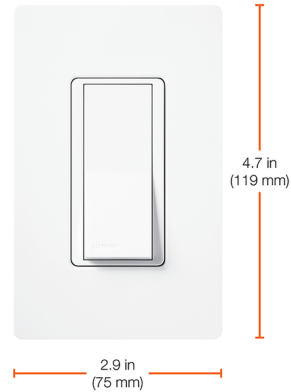

### Description

The Diva Single Pole 15 Amp Switch is for general use and can be used for most lighting sources and motor loads. Features a paddle style switch. Available in satin and gloss finishes. Maximum capacity is 15 amps. No derating required if ganged. Note: Claro designer wall plates sold separately.

### Specifications

COLOR	N/A
BODY FINISH	Gloss White
WATTAGE	N/A
DIMMER	N/A
DIMENSIONS	2.25"W x 4.5"H
BULB	N/A
COUNTRY OF ORIGIN	Korea, Republic of

Shown in gloss white

CLICK TO VIEW PRODUCT

Notes: