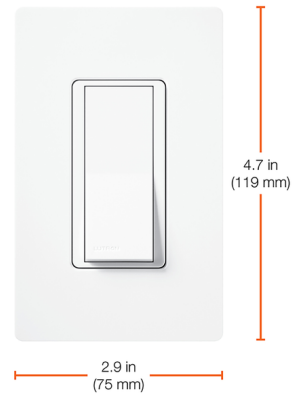

### Description

The Diva Single Pole 15 Amp Switch is for general use and can be used for most lighting sources and motor loads. Features a paddle style switch. Available in satin and gloss finishes. Maximum capacity is 15 amps. No derating required if ganged. Note: Claro designer wall plates sold separately.

### Specifications

COLOR	N/A
BODY FINISH	Gloss White
WATTAGE	N/A
DIMMER	N/A
DIMENSIONS	2.25"W x 4.5"H
BULB	N/A
COUNTRY OF ORIGIN	Korea, Republic of

Shown in gloss white

CLICK TO VIEW PRODUCT

Notes: