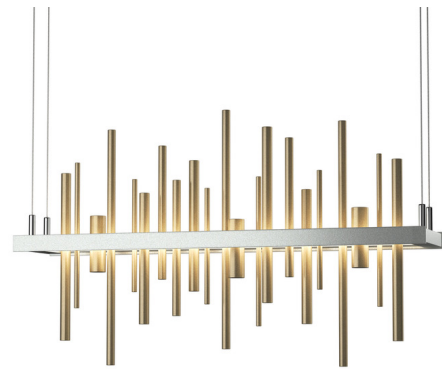

Lightology

lightology.com
866-954-4489
02-13-26

Project: _____
 Company: _____
 Location: _____ Fixture Type: _____
 SPEC #: **HUB570931**
 Approved On: _____ Approved By: _____

Cityscape Small Linear Pendant By Hubbardton Forge

Description

The Cityscape Small Linear Pendant is inspired by skyscraper silhouettes reflecting off a waterfront. Suitable for anyplace you want a city views. Select a finish for the frame and a color for the decorative accents rods. Canopy: 27.8 inch x 5 inch rectangle. Slope ceiling adaptable to 45 degrees. Lifetime Limited Warranty when installed in residential setting. Handcrafted to order by skilled artisans in Vermont, USA. US Patent D782,722

Shown in vintage platinum / soft gold

Specifications

COLOR	Soft Gold
BODY FINISH	Vintage Platinum
WATTAGE	24W
DIMMER	Low Voltage Electronic
DIMENSIONS	25.5"L x 5.3"W x 15.5"H
INTEGRATED LED MODULE	1 x LED/24W/120-277V LED
COUNTRY OF ORIGIN	United States

Technical Information

PRODUCT DIMENSIONS	Min/Max Adjustable Length: 18" - 100"
COLOR RENDERING	90 CRI
LAMP COLOR	3000K
LUMENS/WATT	48.75
LUMINOUS FLUX	1170 lumens

CLICK TO VIEW PRODUCT

Notes: