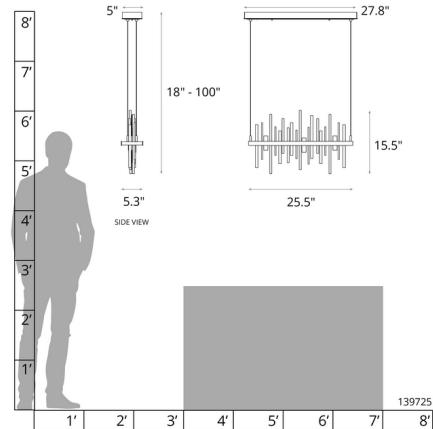

Description

The Cityscape Small Linear Pendant is inspired by skyscraper silhouettes reflecting off a waterfront. Suitable for anyplace you want a city views. Select a finish for the frame and a color for the decorative accents rods. Canopy: 27.8 inch x 5 inch rectangle. Slope ceiling adaptable to 45 degrees. Lifetime Limited Warranty when installed in residential setting. Handcrafted to order by skilled artisans in Vermont, USA. US Patent D782,722

Shown in vintage platinum / soft gold

Specifications

COLOR	Soft Gold
BODY FINISH	Vintage Platinum
WATTAGE	24W
DIMMER	Low Voltage Electronic
DIMENSIONS	25.5"L x 5.3"W x 15.5"H
INTEGRATED LED MODULE	1 x LED/24W/120-277V LED
COUNTRY OF ORIGIN	United States

Technical Information

PRODUCT DIMENSIONS	Min/Max Adjustable Length: 18" - 100"
COLOR RENDERING	90 CRI
LAMP COLOR	3000K
LUMENS/WATT	48.75
LUMINOUS FLUX	1170 lumens

CLICK TO VIEW PRODUCT

Notes: