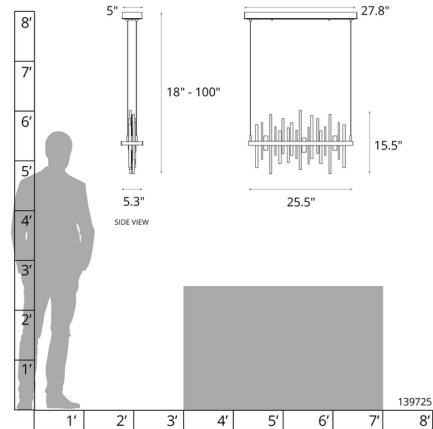

### Description

The Cityscape Small Linear Pendant is inspired by skyscraper silhouettes reflecting off a waterfront. Suitable for anyplace you want a city views. Select a finish for the frame and a color for the decorative accents rods. Canopy: 27.8 inch x 5 inch rectangle. Slope ceiling adaptable to 45 degrees. Lifetime Limited Warranty when installed in residential setting. Handcrafted to order by skilled artisans in Vermont, USA. US Patent D782,722

### Specifications

COLOR	Soft Gold
BODY FINISH	Vintage Platinum
WATTAGE	24W
DIMMER	Low Voltage Electronic
DIMENSIONS	25.5"L x 5.3"W x 15.5"H
INTEGRATED LED MODULE	1 x LED/24W/120-277V LED
COUNTRY OF ORIGIN	United States

### Technical Information

PRODUCT DIMENSIONS	Min/Max Adjustable Length: 18" - 100"
COLOR RENDERING	90 CRI
LAMP COLOR	3000K
LUMENS/WATT	48.75
LUMINOUS FLUX	1170 lumens

CLICK TO VIEW PRODUCT

Notes: