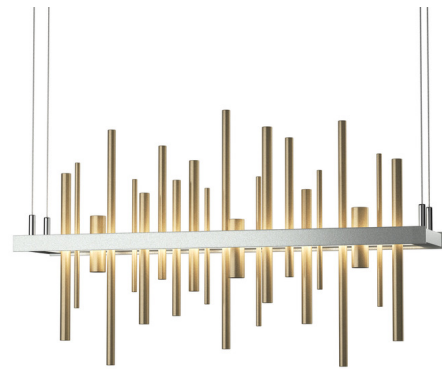

## Cityscape Small Linear Pendant By Hubbardton Forge

### Description

The Cityscape Small Linear Pendant is inspired by skyscraper silhouettes reflecting off a waterfront. Suitable for anyplace you want a city views. Select a finish for the frame and a color for the decorative accents rods. Canopy: 27.8 inch x 5 inch rectangle. Slope ceiling adaptable to 45 degrees. Lifetime Limited Warranty when installed in residential setting. Handcrafted to order by skilled artisans in Vermont, USA. US Patent D782,722

Shown in vintage platinum / soft gold

### Specifications

COLOR	Soft Gold
BODY FINISH	Vintage Platinum
WATTAGE	24W
DIMMER	Low Voltage Electronic
DIMENSIONS	25.5"L x 5.3"W x 15.5"H
INTEGRATED LED MODULE	1 x LED/24W/120-277V LED
COUNTRY OF ORIGIN	United States