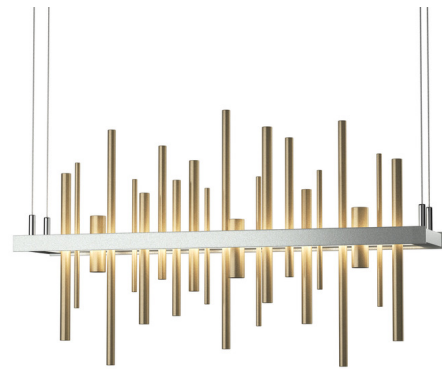

Lightology

lightology.com
866-954-4489
04-15-26

Project: _____
 Company: _____
 Location: _____ Fixture Type: _____
 SPEC #: **HUB570931**
 Approved On: _____ Approved By: _____

Cityscape Small Linear Pendant By Hubbardton Forge

Description

The Cityscape Small Linear Pendant is inspired by skyscraper silhouettes reflecting off a waterfront. Suitable for anyplace you want a city views. Select a finish for the frame and a color for the decorative accents rods. Canopy: 27.8 inch x 5 inch rectangle. Slope ceiling adaptable to 45 degrees. Lifetime Limited Warranty when installed in residential setting. Handcrafted to order by skilled artisans in Vermont, USA. US Patent D782,722

Shown in vintage platinum / soft gold

Specifications

COLOR	Soft Gold
BODY FINISH	Vintage Platinum
WATTAGE	24W
DIMMER	Low Voltage Electronic
DIMENSIONS	25.5"L x 5.3"W x 15.5"H
INTEGRATED LED MODULE	1 x LED/24W/120-277V LED
COUNTRY OF ORIGIN	United States

Technical Information

PRODUCT DIMENSIONS	Min/Max Adjustable Length: 18" - 100"
COLOR RENDERING	90 CRI
LAMP COLOR	3000K
LUMENS/WATT	48.75
LUMINOUS FLUX	1170 lumens

CLICK TO VIEW PRODUCT

Notes: