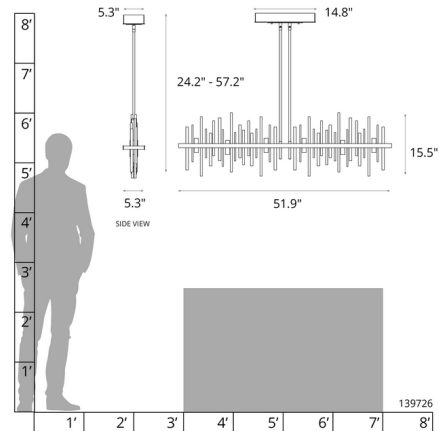

Description

The Cityscape Large Linear Pendant is inspired by skyscraper silhouettes reflecting off a waterfront. Suitable for the bath and dramatic enough for dining spaces, anyplace you want a city view. Select a finish for the frame and a color for the decorative accents rods. Available with Standard, Short and Long length options. Canopy: 14.8 inch x 5.3 inch rectangle. Sloped ceiling adaptable one way to 45 degrees. Double down-rod fixtures can be used in one direction only. The two down-rods must remain the same length. The fixtures will run parallel or along the slope, but not perpendicular or up the slope. Lifetime Limited Warranty when installed in residential setting. Handcrafted to order by skilled artisans in Vermont, USA. Note: Not all options are available.

Specifications

COLOR Vintage Platinum
 BODY FINISH Vintage Platinum
 WATTAGE 57W
 DIMMER Low Voltage Electronic
 DIMENSIONS 51.9"L x 5.3"W x 15.5"H
 INTEGRATED LED MODULE 1 x LED/57W/120-277V LED
 COUNTRY OF ORIGIN United States

Technical Information

PRODUCT DIMENSIONS Min/Max Adjustable Length: 39.6" - 51.6"
 COLOR RENDERING 90 CRI
 LAMP COLOR 3000K
 LUMENS/WATT 42.11
 LUMINOUS FLUX 2400 lumens

Shown in vintage platinum / vintage platinum