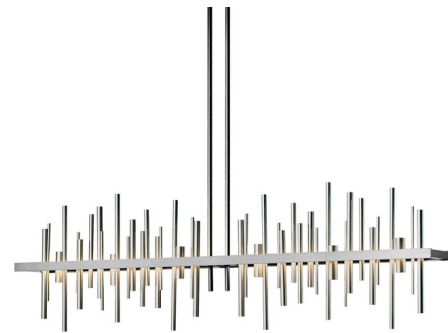

## Cityscape Large Linear Pendant By Hubbardton Forge

### Description

The Cityscape Large Linear Pendant is inspired by skyscraper silhouettes reflecting off a waterfront. Suitable for the bath and dramatic enough for dining spaces, anyplace you want a city view. Select a finish for the frame and a color for the decorative accents rods. Available with Standard, Short and Long length options. Canopy: 14.8 inch x 5.3 inch rectangle. Sloped ceiling adaptable one way to 45 degrees. Double down-rod fixtures can be used in one direction only. The two down-rods must remain the same length. The fixtures will run parallel or along the slope, but not perpendicular or up the slope. Lifetime Limited Warranty when installed in residential setting. Handcrafted to order by skilled artisans in Vermont, USA. Note: Not all options are available.

### Specifications

COLOR	Vintage Platinum
BODY FINISH	Vintage Platinum
WATTAGE	57W
DIMMER	Low Voltage Electronic
DIMENSIONS	51.9"L x 5.3"W x 15.5"H
INTEGRATED LED MODULE	1 x LED/57W/120-277V LED
COUNTRY OF ORIGIN	United States

### Technical Information

PRODUCT DIMENSIONS	Min/Max Adjustable Length: 39.6" - 51.6"
COLOR RENDERING	90 CRI
LAMP COLOR	3000K
LUMENS/WATT	42.11
LUMINOUS FLUX	2400 lumens

Shown in vintage platinum / vintage platinum