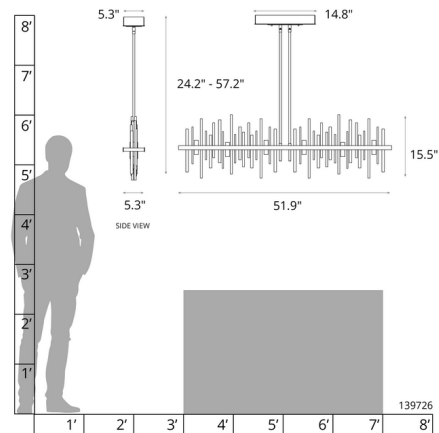

Shown in vintage platinum / vintage platinum