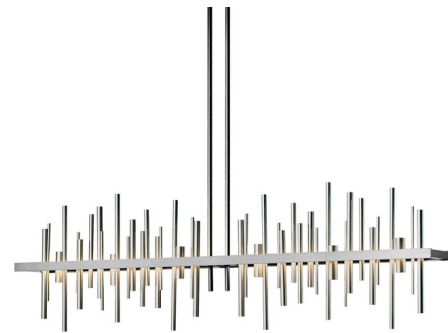

Lightology

lightology.com
866-954-4489
07-06-26

Project: _____
Company: _____
Location: _____ Fixture Type: _____
SPEC #: **HUB570951**
Approved On: _____ Approved By: _____

Cityscape Large Linear Pendant By Hubbardton Forge

Description

The Cityscape Large Linear Pendant is inspired by skyscraper silhouettes reflecting off a waterfront. Suitable for the bath and dramatic enough for dining spaces, anyplace you want a city view. Select a finish for the frame and a color for the decorative accents rods. Available with Standard, Short and Long length options. Canopy: 14.8 inch x 5.3 inch rectangle. Sloped ceiling adaptable one way to 45 degrees. Double down-rod fixtures can be used in one direction only. The two down-rods must remain the same length. The fixtures will run parallel or along the slope, but not perpendicular or up the slope. Lifetime Limited Warranty when installed in residential setting. Handcrafted to order by skilled artisans in Vermont, USA. Note: Not all options are available.

Specifications

COLOR	Vintage Platinum
BODY FINISH	Vintage Platinum
WATTAGE	57W
DIMMER	Low Voltage Electronic
DIMENSIONS	51.9"L x 5.3"W x 15.5"H
INTEGRATED LED MODULE	1 x LED/57W/120-277V LED
COUNTRY OF ORIGIN	United States

Technical Information

PRODUCT DIMENSIONS	Min/Max Adjustable Length: 39.6" - 51.6"
COLOR RENDERING	90 CRI
LAMP COLOR	3000K
LUMENS/WATT	42.11
LUMINOUS FLUX	2400 lumens