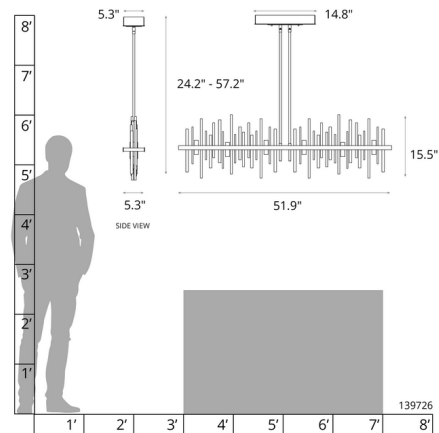

### Description

The Cityscape Large Linear Pendant is inspired by skyscraper silhouettes reflecting off a waterfront. Suitable for the bath and dramatic enough for dining spaces, anyplace you want a city view. Select a finish for the frame and a color for the decorative accents rods. Available with Standard, Short and Long length options. Canopy: 14.8 inch x 5.3 inch rectangle. Sloped ceiling adaptable one way to 45 degrees. Double down-rod fixtures can be used in one direction only. The two down-rods must remain the same length. The fixtures will run parallel or along the slope, but not perpendicular or up the slope. Lifetime Limited Warranty when installed in residential setting. Handcrafted to order by skilled artisans in Vermont, USA. Note: Not all options are available.

### Specifications

COLOR	Vintage Platinum
BODY FINISH	Vintage Platinum
WATTAGE	57W
DIMMER	Low Voltage Electronic
DIMENSIONS	51.9"L x 5.3"W x 15.5"H
INTEGRATED LED MODULE	1 x LED/57W/120-277V LED
COUNTRY OF ORIGIN	United States

### Technical Information

PRODUCT DIMENSIONS	Min/Max Adjustable Length: 39.6" - 51.6"
COLOR RENDERING	90 CRI
LAMP COLOR	3000K
LUMENS/WATT	42.11
LUMINOUS FLUX	2400 lumens

Shown in vintage platinum / vintage platinum