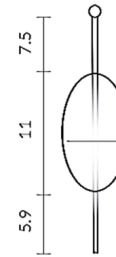

CLICK TO VIEW PRODUCT

Notes: