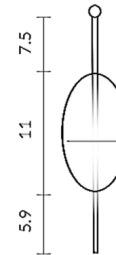

CLICK TO VIEW PRODUCT

Notes: