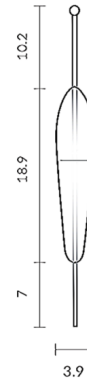

CLICK TO VIEW PRODUCT

Notes: