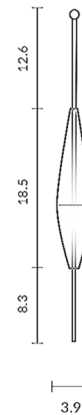

CLICK TO VIEW PRODUCT

Notes: