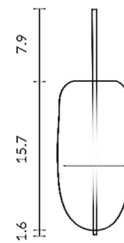

CLICK TO VIEW PRODUCT

Notes: