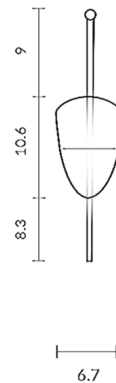

CLICK TO VIEW PRODUCT

Notes: