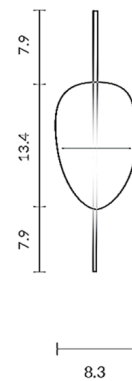

CLICK TO VIEW PRODUCT

Notes: