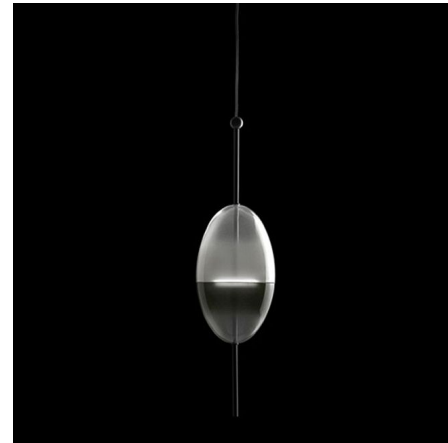

Lightology

lightology.com
866-954-4489
04-23-26

Project: _____

Company: _____

Location: _____ Fixture Type: _____

SPEC #: **WON571039**

Approved On: _____ Approved By: _____

Night Flow S1 Limited Edition Pendant By Wonderglass

Description

Night Flow S1 Pendant is inspired by the reflections of the Venetian cityscape glistening on the evening water that hints at an imaginary city below the moving surface. There is a border between the world under and the land above. In the city of Venice, where the real world and fantasy coexists, this pendant is the embodiment of the beauty of dual worlds. Available in hand blown gradient Grey glass with a Black stem.

Specifications

COLOR . . . . . Grey Gradient
BODY FINISH . . . . . Black
WATTAGE 7W
DIMMER . . . . . Low Voltage Electronic
DIMENSIONS . . . . . 6.3"W x 23.22"H
INTEGRATED LED MODULE . . . . . 1 x LED/7W/120V LED

Technical Information

COLOR RENDERING . . . . . 90 CRI
LAMP COLOR 3000K
LUMENS/WATT 85.71
LUMINOUS FLUX . . . . . 600 lumens

Shown in black / grey gradient

CLICK TO VIEW PRODUCT

Notes: