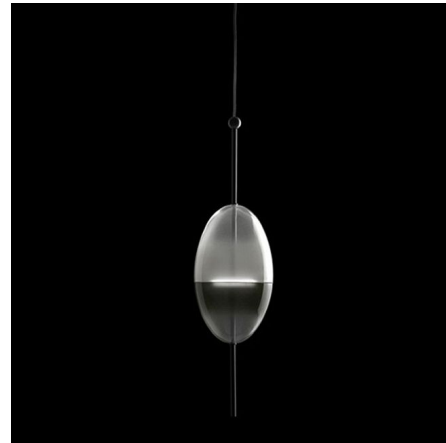

# Lightology

lightology.com  
866-954-4489  
07-01-26

Project: \_\_\_\_\_

Company: \_\_\_\_\_

Location: \_\_\_\_\_ Fixture Type: \_\_\_\_\_

SPEC #: **WON571039**

Approved On: \_\_\_\_\_ Approved By: \_\_\_\_\_

## Night Flow S1 Limited Edition Pendant By Wonderglass

### Description

Night Flow S1 Pendant is inspired by the reflections of the Venetian cityscape glistening on the evening water that hints at an imaginary city below the moving surface. There is a border between the world under and the land above. In the city of Venice, where the real world and fantasy coexists, this pendant is the embodiment of the beauty of dual worlds. Available in hand blown gradient Grey glass with a Black stem.

Shown in black / grey gradient

S1