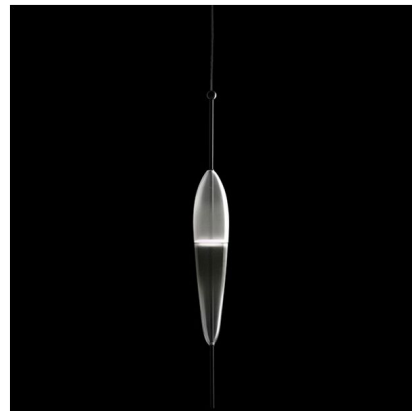

Lightology

lightology.com
866-954-4489
04-09-26

Project: _____

Company: _____

Location: _____ Fixture Type: _____

SPEC #: **WON571040**

Approved On: _____ Approved By: _____

Night Flow S2 Limited Edition Pendant By Wonderglass

Description

Night Flow S2 Pendant is inspired by the reflections of the Venetian cityscape glistening on the evening water that hints at an imaginary city below the moving surface. There is a border between the world under and the land above. In the city of Venice, where the real world and fantasy coexists, this pendant is the embodiment of the beauty of dual worlds. Available in hand blown gradient Grey glass with a Black stem.

Specifications

COLOR . . . . . Grey Gradient
BODY FINISH . . . . . Black
WATTAGE 7W
DIMMER . . . . . Low Voltage Electronic
DIMENSIONS . . . . . 3.94"W x 35.03"H
INTEGRATED LED MODULE . . . . . 1 x LED/7W/120V LED

Technical Information

COLOR RENDERING . . . . . 90 CRI
LAMP COLOR 3000K
LUMENS/WATT 85.71
LUMINOUS FLUX . . . . . 600 lumens

Shown in black / grey gradient

CLICK TO VIEW PRODUCT

Notes: