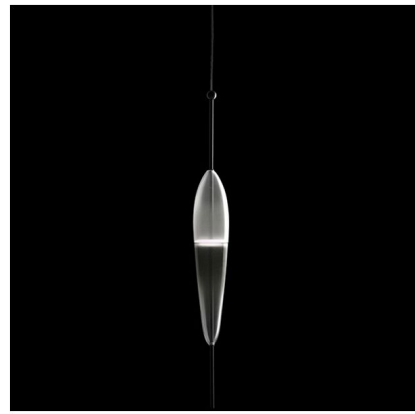

## Night Flow S2 Limited Edition Pendant By Wonderglass

### Description

Night Flow S2 Pendant is inspired by the reflections of the Venetian cityscape glistening on the evening water that hints at an imaginary city below the moving surface. There is a border between the world under and the land above. In the city of Venice, where the real world and fantasy coexists, this pendant is the embodiment of the beauty of dual worlds. Available in hand blown gradient Grey glass with a Black stem.

Shown in black / grey gradient

S2