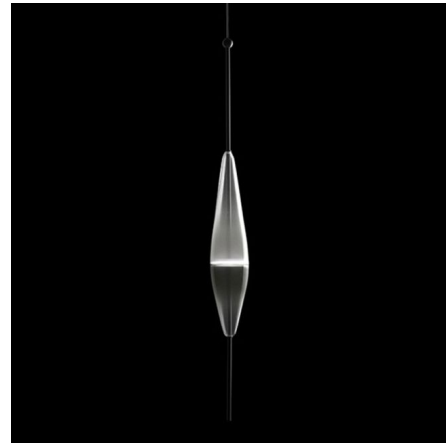

Lightology

lightology.com
866-954-4489
05-22-26

Project: _____

Company: _____

Location: _____ Fixture Type: _____

SPEC #: **WON571041**

Approved On: _____ Approved By: _____

Night Flow S3 Limited Edition Pendant By Wonderglass

Description

Night Flow S3 Pendant is inspired by the reflections of the Venetian cityscape glistening on the evening water that hints at an imaginary city below the moving surface. There is a border between the world under and the land above. In the city of Venice, where the real world and fantasy coexists, this pendant is the embodiment of the beauty of dual worlds. Available in hand blown gradient Grey glass with a Black stem.

Shown in black / grey gradient

S3

Specifications

COLOR Grey Gradient
BODY FINISH Black
WATTAGE 7W
DIMMER Low Voltage Electronic
DIMENSIONS 3.94"W x 38.19"H
INTEGRATED LED MODULE 1 x LED/7W/120V LED

Technical Information