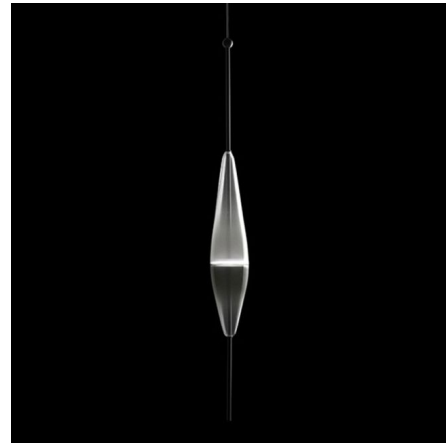

Lightology

lightology.com
866-954-4489
04-07-26

Project: _____

Company: _____

Location: _____ Fixture Type: _____

SPEC #: **WON571041**

Approved On: _____ Approved By: _____

Night Flow S3 Limited Edition Pendant By Wonderglass

Description

Night Flow S3 Pendant is inspired by the reflections of the Venetian cityscape glistening on the evening water that hints at an imaginary city below the moving surface. There is a border between the world under and the land above. In the city of Venice, where the real world and fantasy coexists, this pendant is the embodiment of the beauty of dual worlds. Available in hand blown gradient Grey glass with a Black stem.

Specifications

COLOR Grey Gradient
BODY FINISH Black
WATTAGE 7W
DIMMER Low Voltage Electronic
DIMENSIONS 3.94"W x 38.19"H
INTEGRATED LED MODULE 1 x LED/7W/120V LED

Technical Information

COLOR RENDERING 90 CRI
LAMP COLOR 3000K
LUMENS/WATT 85.71
LUMINOUS FLUX 600 lumens

Shown in black / grey gradient

S3

CLICK TO VIEW PRODUCT

Notes: