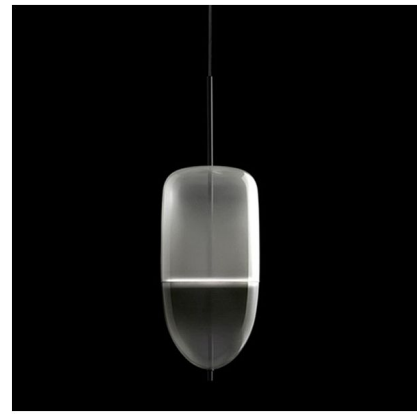

Lightology

lightology.com
866-954-4489
06-04-26

Project: _____

Company: _____

Location: _____ Fixture Type: _____

SPEC #: **WON571043**

Approved On: _____ Approved By: _____

Night Flow S5 Limited Edition Pendant By Wonderglass

Description

Night Flow S5 Pendant is inspired by the reflections of the Venetian cityscape glistening on the evening water that hints at an imaginary city below the moving surface. There is a border between the world under and the land above. In the city of Venice, where the real world and fantasy coexists, this pendant is the embodiment of the beauty of dual worlds. Available in hand blown gradient Grey glass.

Shown in black / grey gradient

S5

Specifications

COLOR Grey Gradient
BODY FINISH Black
WATTAGE 5W
DIMMER Standard 120V
DIMENSIONS 8.07"W x 25.2"H
INTEGRATED LED MODULE 1 x LED/5W/120V LED

Technical Information

PRODUCT DIMENSIONS Cord Length: 156"
COLOR RENDERING 90 CRI
LAMP COLOR 3000K
LUMENS/WATT 100.00
LUMINOUS FLUX 500 lumens

CLICK TO VIEW PRODUCT

Notes: