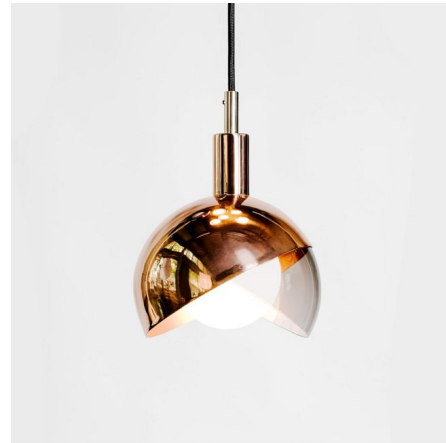

Lightology

lightology.com
866-954-4489
04-06-26

Project: _____

Company: _____

Location: _____ Fixture Type: _____

SPEC #: **WON571044**

Approved On: _____ Approved By: _____

Calimero Pendant

By Wonderglass

Description

Calimero Pendant, designed by Dan Yeffet, sets a style of expression, a homage, a delicate and valuable coexistence. A series, where the material touches and hugs, but never goes out. Almost like lovers, a crossover between Copper and hand blown Smoke Grey glass. Calimero looks towards the future and seduces with the reminiscence of a machinery - a tribute to industrial lamps as well as luminous spheres from the past. Available in small, medium, and large sizes. One 40 watt, 120 volt JCD G9 base halogen bulb is included. Small: 4.72 inch width x 7.08 inch height x 157 inch maximum length. Medium: 7.08 inch width x 8.86 inch height x 157 inch maximum length. Large: 13.77 inch width x 15.15 inch height x 157 inch maximum length.

Specifications

COLOR . . . . . Copper / Smoke Grey
BODY FINISH . . . . . Black
WATTAGE 40W
DIMMER . . . . . Standard 120V
DIMENSIONS . . . . . 157"L x 4.72"W x 7.08"H
BULB INCLUDED . . . . . 1 x JCD/G9/40W/120V Halogen

Technical Information

LAMP COLOR 2700K
LUMENS/WATT 10.75
LUMINOUS FLUX . . . . . 430 lumens

Shown in black / copper / smoke grey

CLICK TO VIEW PRODUCT

Notes: