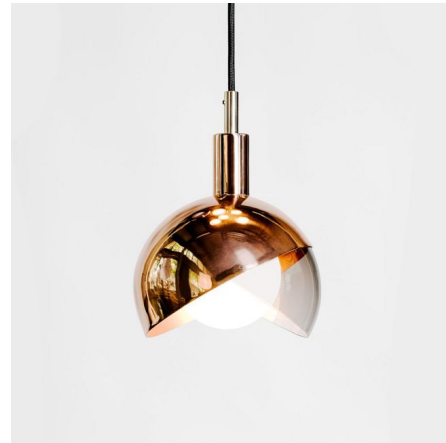

Lightology

lightology.com
866-954-4489
05-22-26

Project: _____
Company: _____
Location: _____ Fixture Type: _____
SPEC #: **WON571044**
Approved On: _____ Approved By: _____

Calimero Pendant By Wonderglass

Description

Calimero Pendant, designed by Dan Yeffet, sets a style of expression, a homage, a delicate and valuable coexistence. A series, where the material touches and hugs, but never goes out. Almost like lovers, a crossover between Copper and hand blown Smoke Grey glass. Calimero looks towards the future and seduces with the reminiscence of a machinery - a tribute to industrial lamps as well as luminous spheres from the past. Available in small, medium, and large sizes. One 40 watt, 120 volt JCD G9 base halogen bulb is included. Small: 4.72 inch width x 7.08 inch height x 157 inch maximum length. Medium: 7.08 inch width x 8.86 inch height x 157 inch maximum length. Large: 13.77 inch width x 15.15 inch height x 157 inch maximum length.

Specifications

COLOR Copper / Smoke Grey
BODY FINISH Black
WATTAGE 40W
DIMMER Standard 120V
DIMENSIONS 157"L x 4.72"W x 7.08"H
BULB INCLUDED 1 x JCD/G9/40W/120V Halogen

Technical Information

LAMP COLOR 2700K
LUMENS/WATT 10.75
LUMINOUS FLUX 430 lumens

Shown in black / copper / smoke grey

CLICK TO VIEW PRODUCT

Notes: