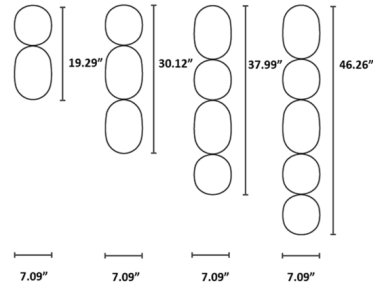

Lightology

lightology.com
866-954-4489
06-04-26

Project: _____

Company: _____

Location: _____ Fixture Type: _____

SPEC #: **WON571048**

Approved On: _____ Approved By: _____

Grappa Pendant By Wonderglass

Description

The Grappa Pendant is inspired by grapes on a vine. The bunch consists of a number of the same shaped grape, but each grape varies slightly in size to the next. Made of translucent White, Red or Amber glass with matching band that allows the LED light source to glow from within. Supplied with a 5.5 inch diameter canopy. Note: Grappa includes a 100-240V AC input / 24V (LPV-60-24) remote non-dimmable power supply which needs to be placed in a remote accessible location.

Specifications

COLOR . . . . . Frosted White
BODY FINISH . . . . . Nickel
WATTAGE 25W
DIMMER . . . . . Not Dimmable
DIMENSIONS . . . . . 7.09"W x 30.12"H
INTEGRATED LED MODULE . . . . . 1 x LED/25W/24V LED

Technical Information

PRODUCT DIMENSIONS . . . . . Cable Length: 78.74"
LAMP COLOR 3000K

CLICK TO VIEW PRODUCT

Notes: