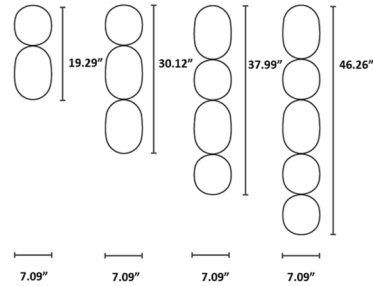

Lightology

lightology.com
866-954-4489
04-11-26

Project: _____

Company: _____

Location: _____ Fixture Type: _____

SPEC #: **WON571048**

Approved On: _____ Approved By: _____

Grappa Pendant By Wonderglass

Description

The Grappa Pendant is inspired by grapes on a vine. The bunch consists of a number of the same shaped grape, but each grape varies slightly in size to the next. Made of translucent White, Red or Amber glass with matching band that allows the LED light source to glow from within. Supplied with a 5.5 inch diameter canopy. Note: Grappa includes a 100-240V AC input / 24V (LPV-60-24) remote non-dimmable power supply which needs to be placed in a remote accessible location.

Specifications

COLOR . . . . . Frosted White
BODY FINISH . . . . . Nickel
WATTAGE 25W
DIMMER . . . . . Not Dimmable
DIMENSIONS . . . . . 7.09"W x 30.12"H
INTEGRATED LED MODULE . . . . . 1 x LED/25W/24V LED

Technical Information

PRODUCT DIMENSIONS . . . . . Cable Length: 78.74"
LAMP COLOR 3000K

CLICK TO VIEW PRODUCT

Notes: