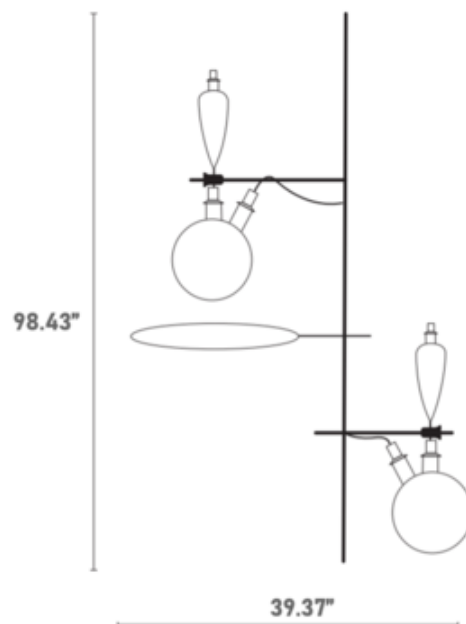

SHADE COLOR	Transparent
BODY FINISH	N/A
WATTAGE	10W
DIMMER	Standard 120V
DIMENSIONS	157"L x 39.37"W x 98.43"H
INTEGRATED LED MODULE	
LAMP	2 x LED/5W/120V LED

Technical Information

PRODUCT DIMENSIONS	Cord Length: 156"

SPEC #	WON571068