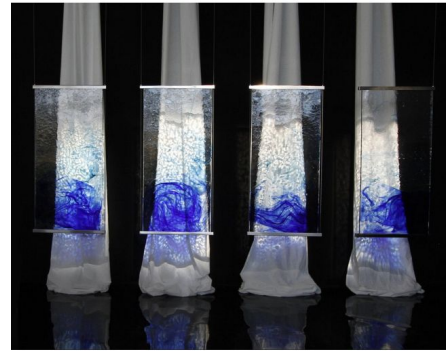

## Drift Element By Wonderglass

### Description

Drift Element, designed by Hideki Yoshimoto, focuses on the organic shapes of waves and the refraction of light. Supported by WonderLab, the laboratory of innovation and technology at WonderGlass, Yoshimoto challenged the complex way light transmits and reflects inside different materials, resulting in a mesmerizing visual effect. Yoshimoto's work seeks to capture a dynamic moment in time and is reminiscent of air rising through the water, suggesting the possibilities of life below - a presence that we cannot see but are inspired to imagine. Available in Crystal with Blue. 31.5 inch width x 59.55 inch height.

Shown in crystal

### Specifications

COLOR	Crystal
BODY FINISH	N/A
WATTAGE	N/A
DIMMER	N/A
DIMENSIONS	31.5"W x 59.55"H
BULB	N/A

CLICK TO VIEW PRODUCT

Notes: