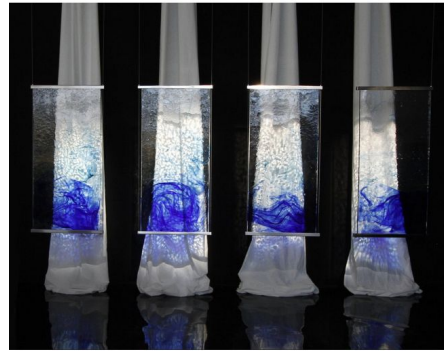

## Drift Element By Wonderglass

### Description

Drift Element, designed by Hideki Yoshimoto, focuses on the organic shapes of waves and the refraction of light. Supported by WonderLab, the laboratory of innovation and technology at WonderGlass, Yoshimoto challenged the complex way light transmits and reflects inside different materials, resulting in a mesmerizing visual effect. Yoshimoto's work seeks to capture a dynamic moment in time and is reminiscent of air rising through the water, suggesting the possibilities of life below - a presence that we cannot see but are inspired to imagine. Available in Crystal with Blue. 31.5 inch width x 59.55 inch height.

Shown in crystal

### Specifications

COLOR	Crystal
BODY FINISH	N/A
WATTAGE	N/A
DIMMER	N/A
DIMENSIONS	31.5"W x 59.55"H
BULB	N/A

CLICK TO VIEW PRODUCT

Notes: