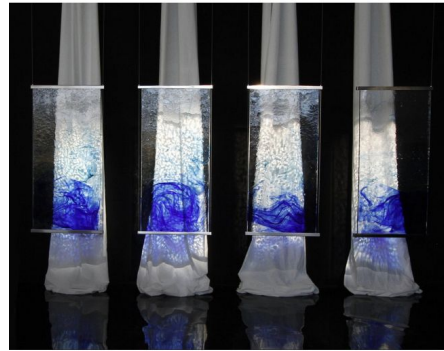

Description

Drift Element, designed by Hideki Yoshimoto, focuses on the organic shapes of waves and the refraction of light. Supported by WonderLab, the laboratory of innovation and technology at WonderGlass, Yoshimoto challenged the complex way light transmits and reflects inside different materials, resulting in a mesmerizing visual effect. Yoshimoto's work seeks to capture a dynamic moment in time and is reminiscent of air rising through the water, suggesting the possibilities of life below - a presence that we cannot see but are inspired to imagine. Available in Crystal with Blue. 31.5 inch width x 59.55 inch height.

Shown in crystal

Specifications

COLOR	Crystal
BODY FINISH	N/A
WATTAGE	N/A
DIMMER	N/A
DIMENSIONS	31.5"W x 59.55"H
BULB	N/A

CLICK TO VIEW PRODUCT

Notes: