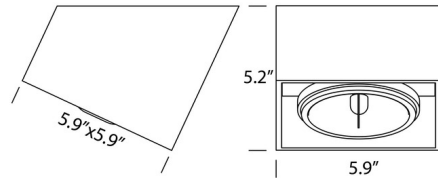

By tossB

Description

25 Degree Spot Ceiling Light is a sleek classic piece. The position of the bulb in the fixture is discretely hidden so that the light is diffuse and projected in different angles. When multiple fixtures are combined an appealing and playful atmosphere is inevitable. 360 degree rotating and the spot is 30 degree orientable.

Shown in white

Specifications

COLOR N/A
BODY FINISH White
WATTAGE 15W
DIMMER Not Dimmable
DIMENSIONS 5.9\"W x 5.19\"H x 7.79\"D
BULB NOT INCLUDED 1 x AR111/G53 (M4)/15W/12V LED
COUNTRY OF ORIGIN Belgium