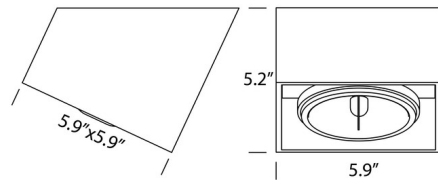

### Description

25 Degree Spot Ceiling Light is a sleek classic piece. The position of the bulb in the fixture is discretely hidden so that the light is diffuse and projected in different angles. When multiple fixtures are combined an appealing and playful atmosphere is inevitable. 360 degree rotating and the spot is 30 degree orientable.

### Specifications

COLOR	N/A
BODY FINISH	White
WATTAGE	15W
DIMMER	Not Dimmable
DIMENSIONS	5.9\"W x 5.19\"H x 7.79\"D
BULB NOT INCLUDED	1 x AR111/G53 (M4)/15W/12V LED
COUNTRY OF ORIGIN	Belgium