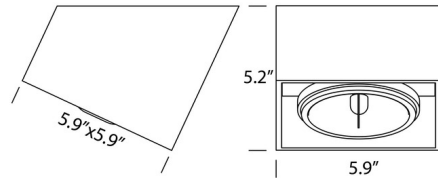

By tossB

Description

25 Degree Spot Ceiling Light is a sleek classic piece. The position of the bulb in the fixture is discretely hidden so that the light is diffuse and projected in different angles. When multiple fixtures are combined an appealing and playful atmosphere is inevitable. 360 degree rotating and the spot is 30 degree orientable.

Shown in white

Specifications

COLOR	N/A
BODY FINISH	White
WATTAGE	15W
DIMMER	Not Dimmable
DIMENSIONS	5.9\"W x 5.19\"H x 7.79\"D
BULB NOT INCLUDED	1 x AR111/G53 (M4)/15W/12V LED
COUNTRY OF ORIGIN	Belgium